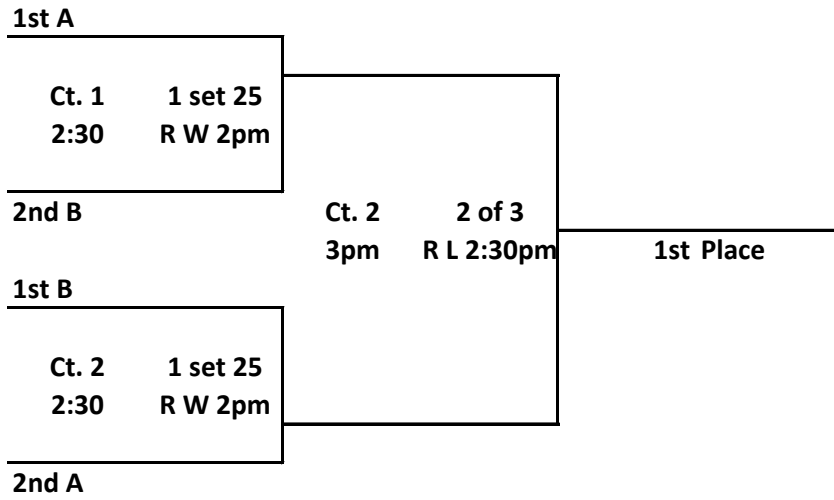

15U Playoffs
Medals to
1st & 2nd

- Seeding by**
 a. Sets Won
 b. Head to Head pts
 c. Total Points

* Winner Refs
 next match
 Losers go home

* Winner Refs
 next match
 Losers go home

**MARCH 11TH
MARCH MANIA**

POWER VOLLEY BALL ACADEMY

16's Division					Sets	Sets	Pool
COURT 3	3 sets to 25				Won	Lost	Finish
1. PVC 16 Pink							
2. Power 16 Black							
3. Baymeadows 16							
	8am	9:30am	11am	Lunch			
Warm - Up	1 v 3 R2	2 v 3 R 1	1 v 2 R 3	Break			
3 min each							
No switching sides							